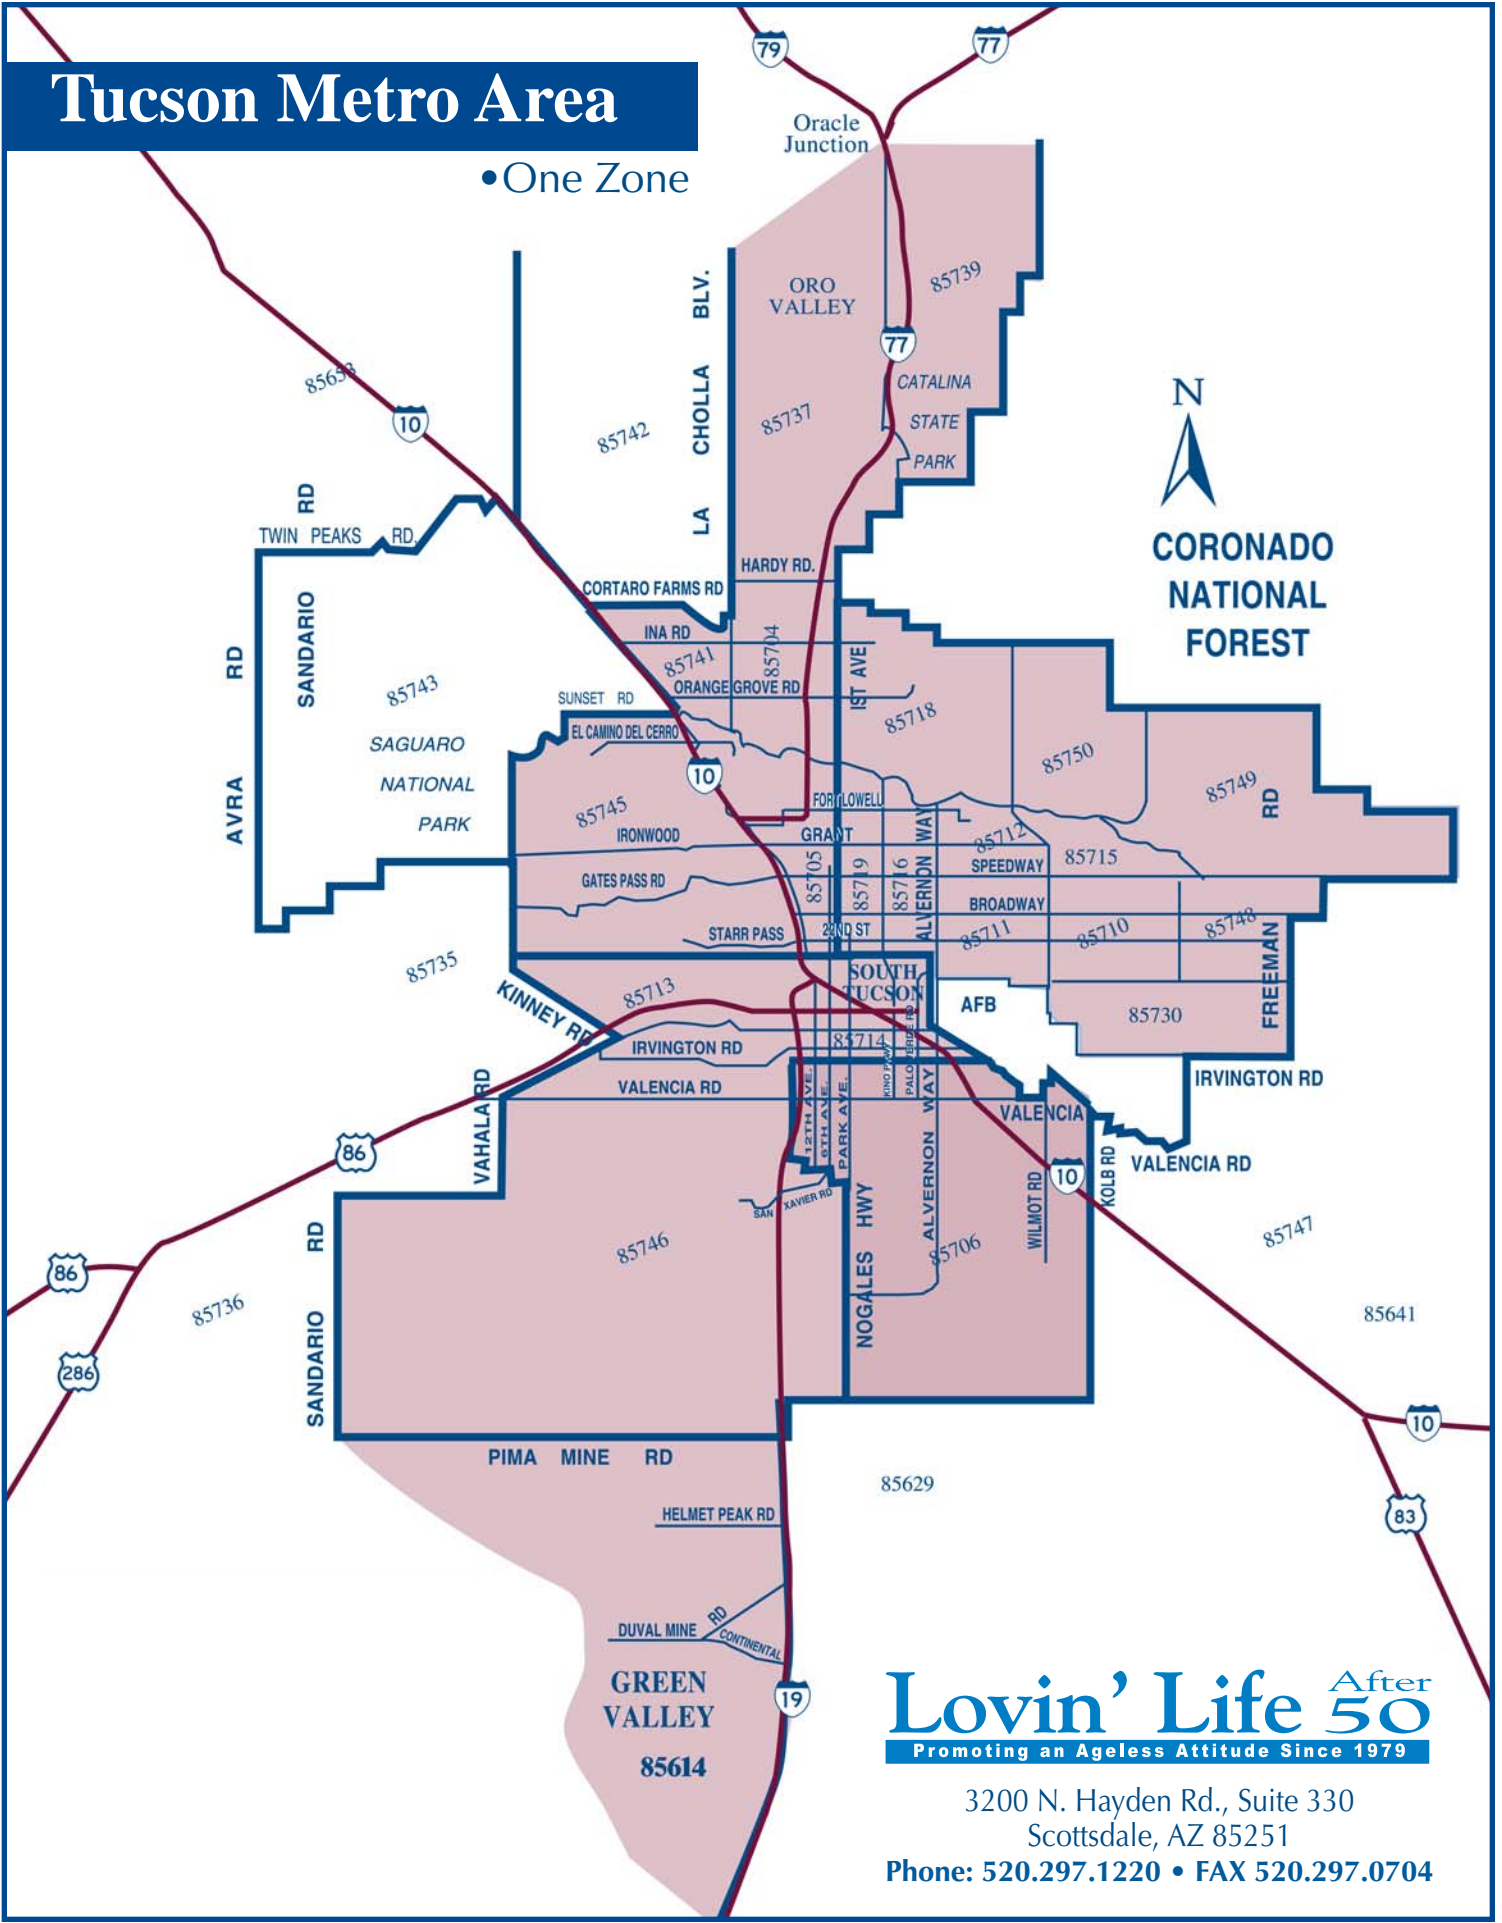

Tucson Metro Area

• One Zone

Lovin' Life ^{After} 50
Promoting an Ageless Attitude Since 1979

3200 N. Hayden Rd., Suite 330
Scottsdale, AZ 85251
Phone: 520.297.1220 • FAX 520.297.0704